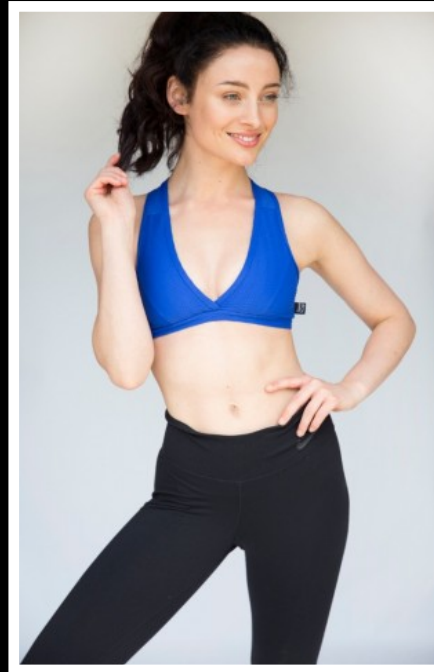

LOUISE MAY

HEIGHT
5'6"

BUST
32C

WAIST
25"

HIPS
36"

DRESS SIZE
8

SHOE SIZE
6

HAIR
BROWN