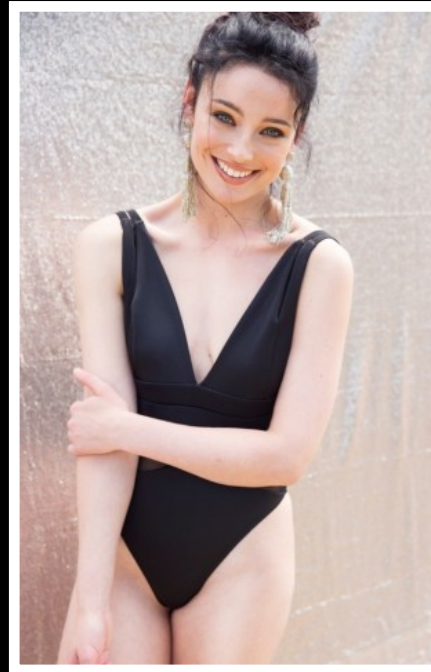

LOUISE MAY

HEIGHT
5'6"

BUST
32C

WAIST
25"

HIPS
36"

DRESS SIZE
8

SHOE SIZE
6

HAIR
BROWN