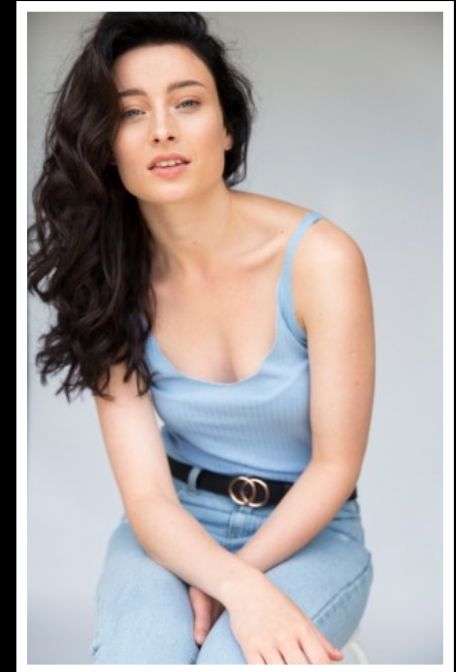

LOUISE MAY

HEIGHT
5'6"

BUST
32C

WAIST
25"

HIPS
36"

DRESS SIZE
8

SHOE SIZE
6

HAIR
BROWN