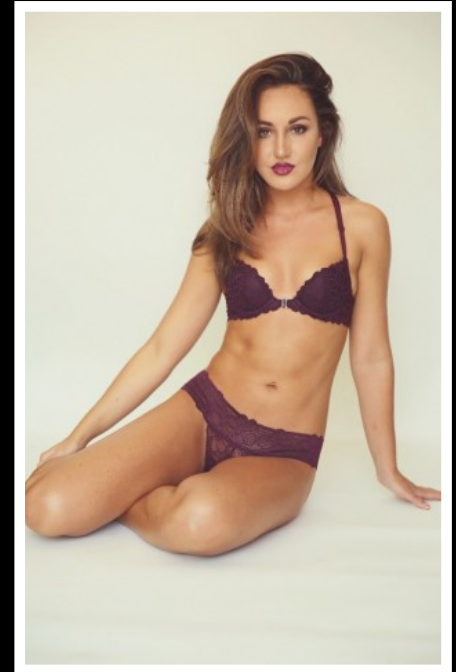

ROXY

HEIGHT
5'6"

BUST
32B

WAIST
26"

HIPS
36"

DRESS SIZE
6-8

SHOE SIZE
4

HAIR
BROWN