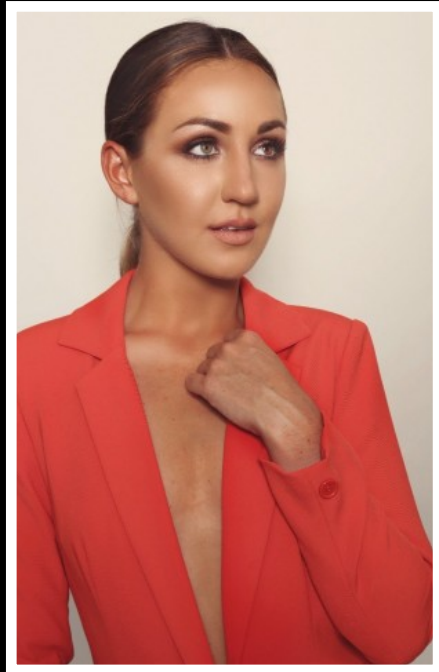

ROXY

HEIGHT
5'6"

BUST
32B

WAIST
26"

HIPS
36"

DRESS SIZE
6-8

SHOE SIZE
4

HAIR
BROWN