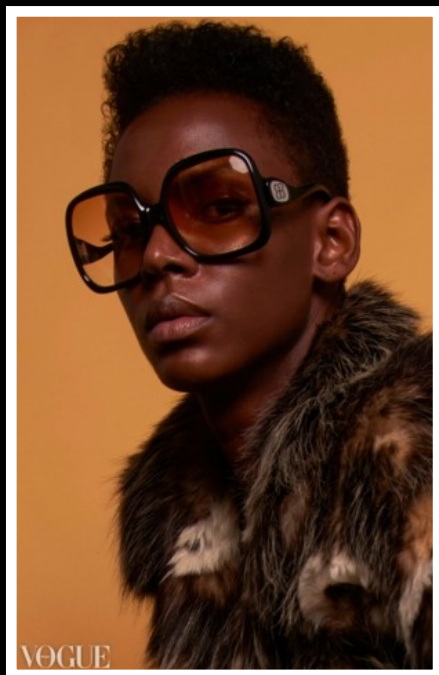

# NATALIA O

HEIGHT  
5'11"

BUST  
32C

WAIST  
25"

HIPS  
36"

DRESS SIZE  
8

SHOE SIZE  
9

HAIR  
BLACK