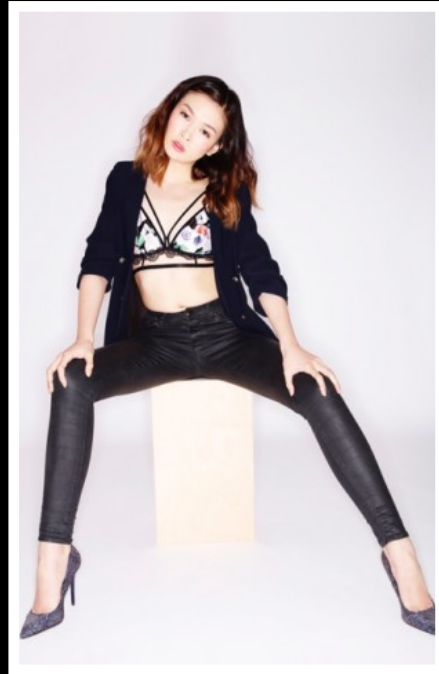

YAMING

HEIGHT
5'8"

BUST
32B

WAIST
28"

HIPS
36"

DRESS SIZE
8

SHOE SIZE
5

HAIR
BROWN