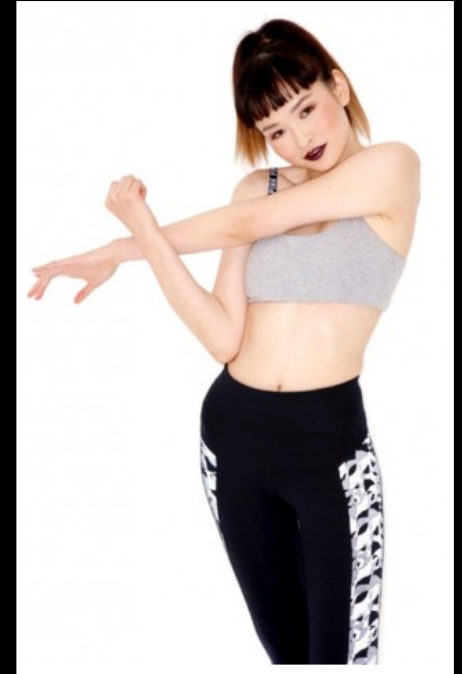

YAMING

HEIGHT
5'8"

BUST
32B

WAIST
28"

HIPS
36"

DRESS SIZE
8

SHOE SIZE
5

HAIR
BROWN