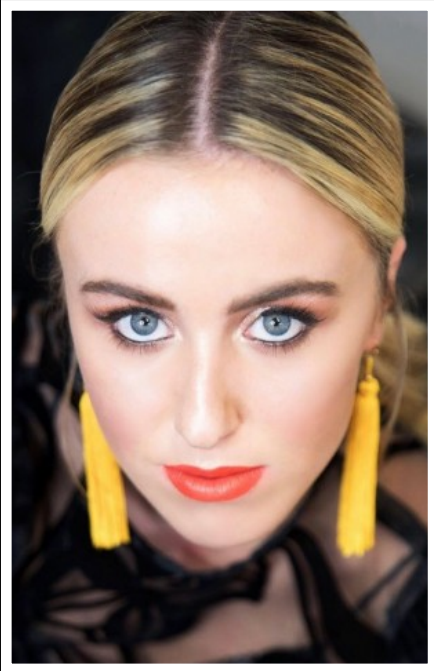

# ELLI

HEIGHT  
5'11"

BUST  
32A

WAIST  
25"

HIPS  
35"

DRESS SIZE  
8

SHOE SIZE  
6

HAIR  
BLONDE