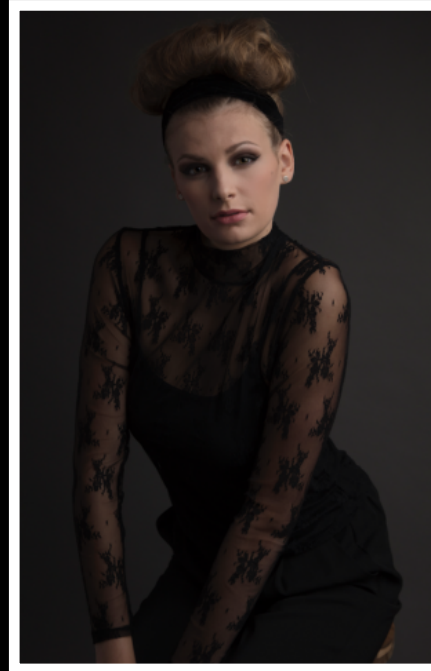

LILY

HEIGHT
6'0"

BUST
32D

WAIST
29"

HIPS
38"

DRESS SIZE
10

SHOE SIZE
7.5

HAIR
BLONDE