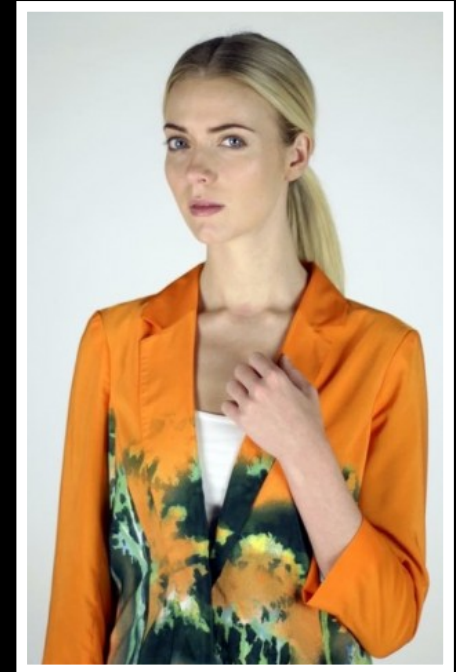

GEORGIA S

HEIGHT
5'8"

BUST
32A

WAIST
27"

HIPS
39"

DRESS SIZE
8

SHOE SIZE
4.5

HAIR
BLONDE