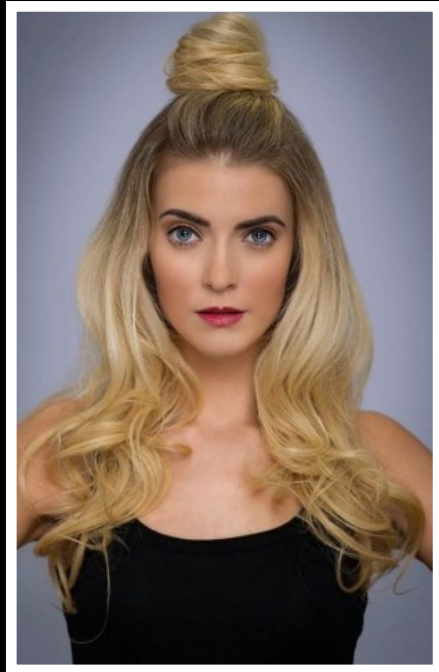

GEORGIA S

HEIGHT
5'8"

BUST
32A

WAIST
27"

HIPS
39"

DRESS SIZE
8

SHOE SIZE
4.5

HAIR
BLONDE