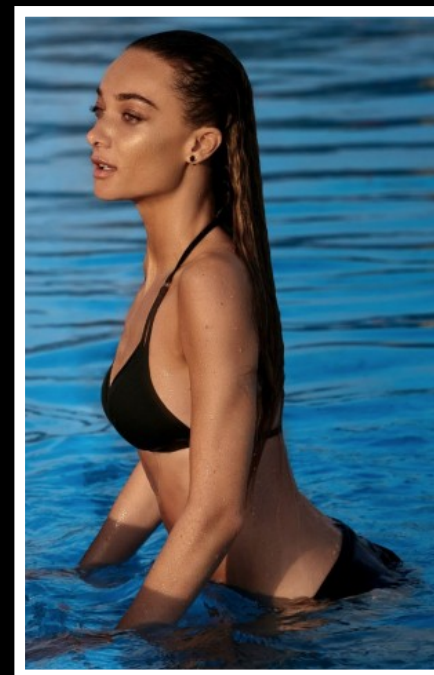

# HOLLY MAY

HEIGHT  
5'8"

BUST  
30C

WAIST  
26"

HIPS  
36"

DRESS SIZE  
6

SHOE SIZE  
6

HAIR  
BLONDE