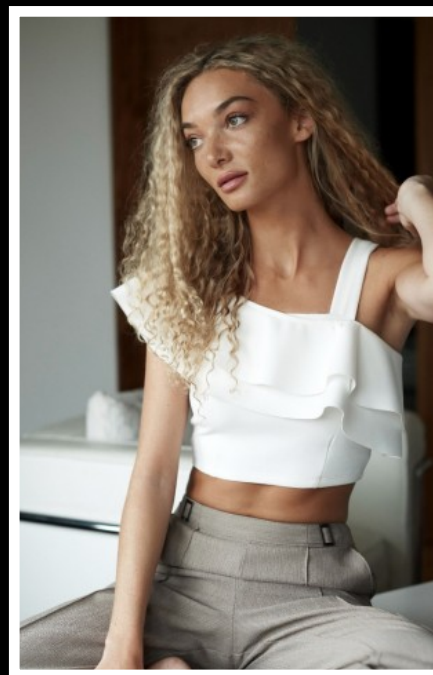

# HOLLY MAY

HEIGHT  
5'8"

BUST  
30C

WAIST  
26"

HIPS  
36"

DRESS SIZE  
6

SHOE SIZE  
6

HAIR  
BLONDE