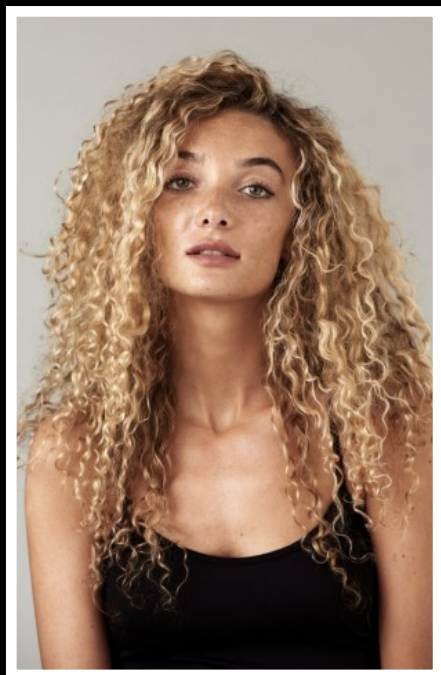

# HOLLY MAY

HEIGHT  
5'8"

BUST  
30C

WAIST  
26"

HIPS  
36"

DRESS SIZE  
6

SHOE SIZE  
6

HAIR  
BLONDE