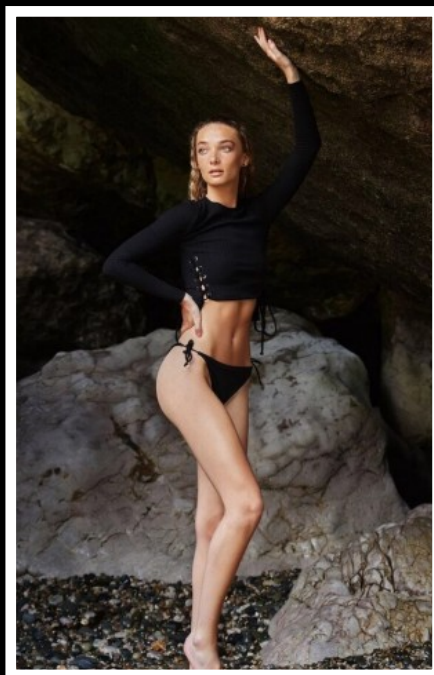

# HOLLY MAY

HEIGHT  
5'8"

BUST  
30C

WAIST  
26"

HIPS  
36"

DRESS SIZE  
6

SHOE SIZE  
6

HAIR  
BLONDE