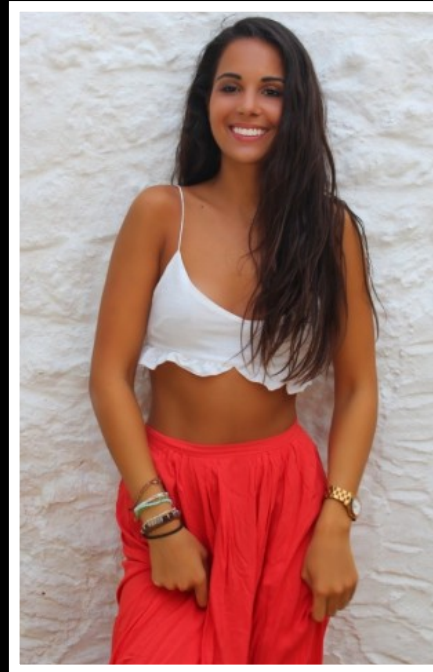

# NATALIA

HEIGHT  
5'9"

BUST  
32B

WAIST  
26"

HIPS  
38"

DRESS SIZE  
8

SHOE SIZE  
8

HAIR  
BROWN