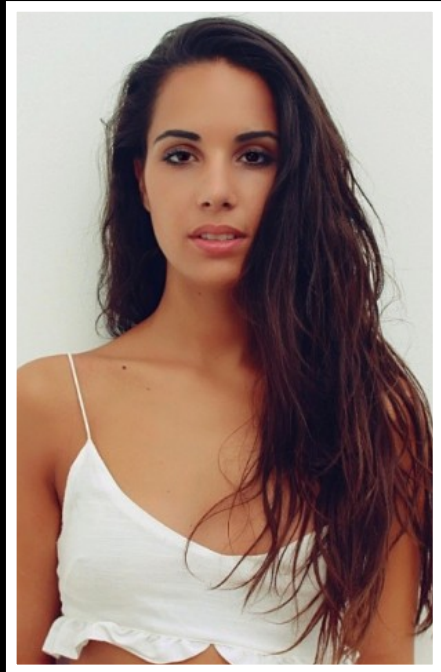

# NATALIA

HEIGHT  
5'9"

BUST  
32B

WAIST  
26"

HIPS  
38"

DRESS SIZE  
8

SHOE SIZE  
8

HAIR  
BROWN