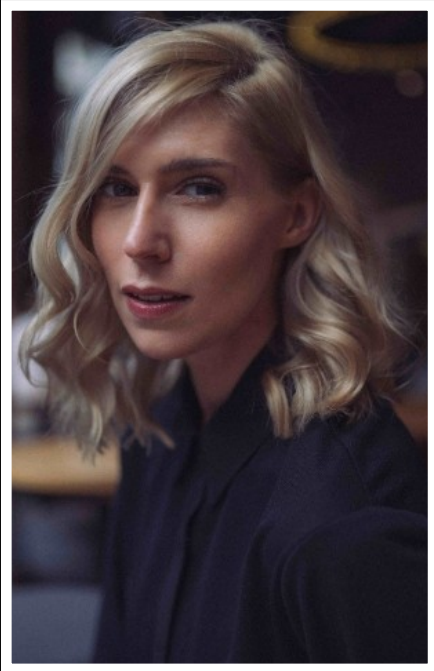

CAROLINE

HEIGHT
5'9"

BUST
34D

WAIST
27"

HIPS
38"

DRESS SIZE
10

SHOE SIZE
7

HAIR
BLONDE