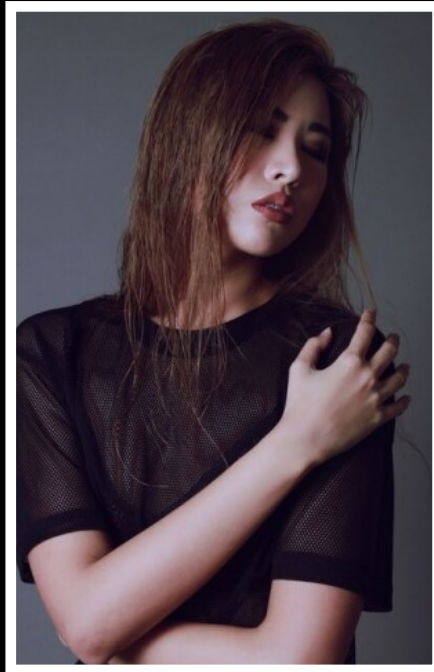

# MOMO

HEIGHT  
5'10"

BUST  
32B

WAIST  
26"

HIPS  
36"

DRESS SIZE  
8

SHOE SIZE  
6

HAIR  
OMBRE