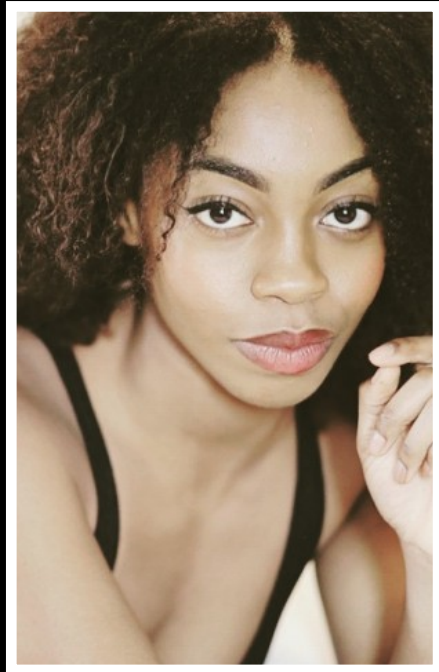

SARAH ANGEL

HEIGHT
5'6"

BUST
32B

WAIST
27"

HIPS
37"

DRESS SIZE
8-10

SHOE SIZE
7.5

HAIR
BLACK