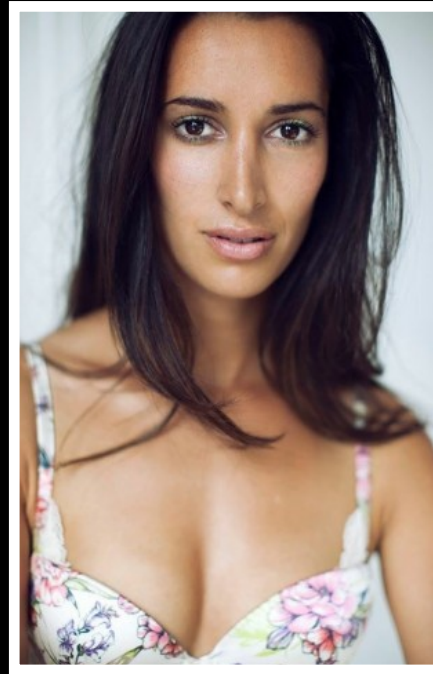

HANNAH G

HEIGHT
5'9"

BUST
32C

WAIST
25"

HIPS
36"

DRESS SIZE
6-8

SHOE SIZE
6.5

HAIR
DARK BROWN