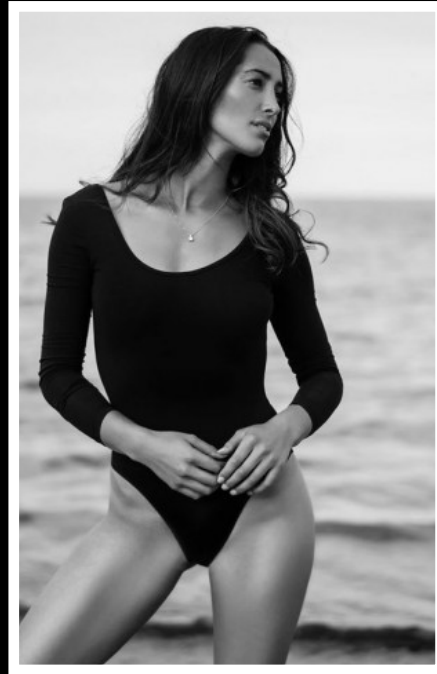

HANNAH G

HEIGHT
5'9"

BUST
32C

WAIST
25"

HIPS
36"

DRESS SIZE
6-8

SHOE SIZE
6.5

HAIR
DARK BROWN