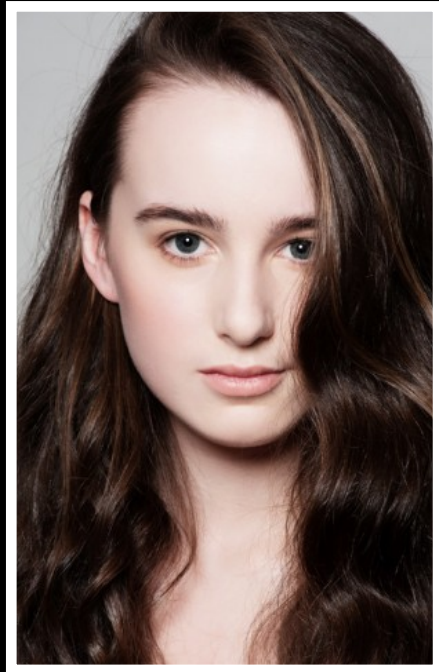

# JORDANNA

HEIGHT  
5'10"

BUST  
32B

WAIST  
26"

HIPS  
36"

DRESS SIZE  
8

SHOE SIZE  
6

HAIR  
BROWN