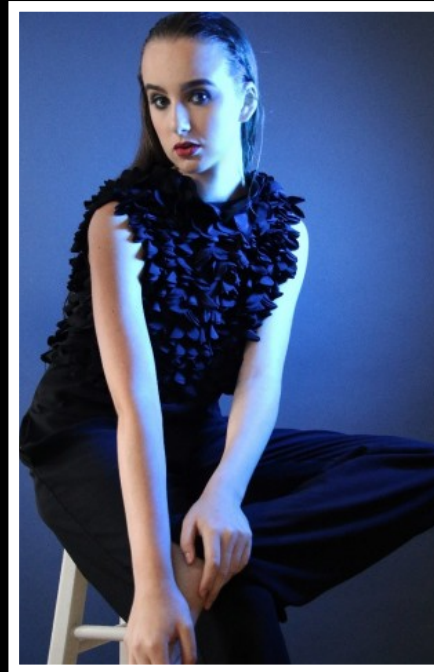

# JORDANNA

HEIGHT  
5'10"

BUST  
32B

WAIST  
26"

HIPS  
36"

DRESS SIZE  
8

SHOE SIZE  
6

HAIR  
BROWN