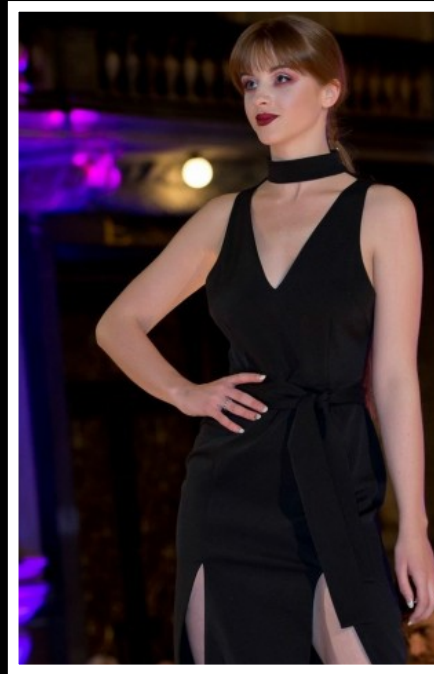

RACHEL J

HEIGHT
5'9"

BUST
32C

WAIST
26"

HIPS
40"

DRESS SIZE
8-10

SHOE SIZE
6

HAIR
AUBURN