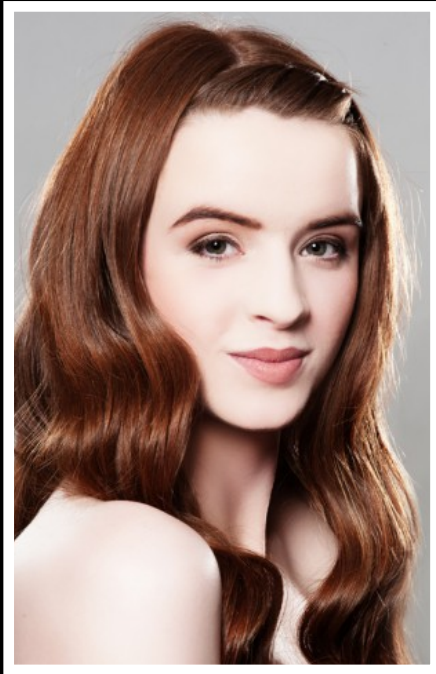

RACHEL J

HEIGHT
5'9"

BUST
32C

WAIST
26"

HIPS
40"

DRESS SIZE
8-10

SHOE SIZE
6

HAIR
AUBURN