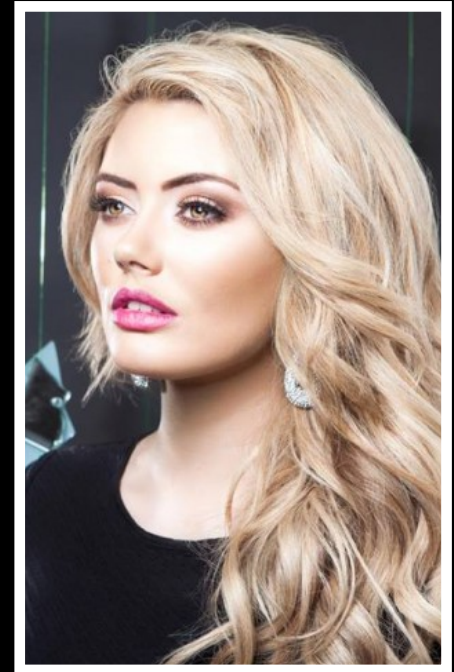

JUSTINE

HEIGHT
5'9"

BUST
32A

WAIST
27"

HIPS
36"

DRESS SIZE
8

SHOE SIZE
6

HAIR
BROWN