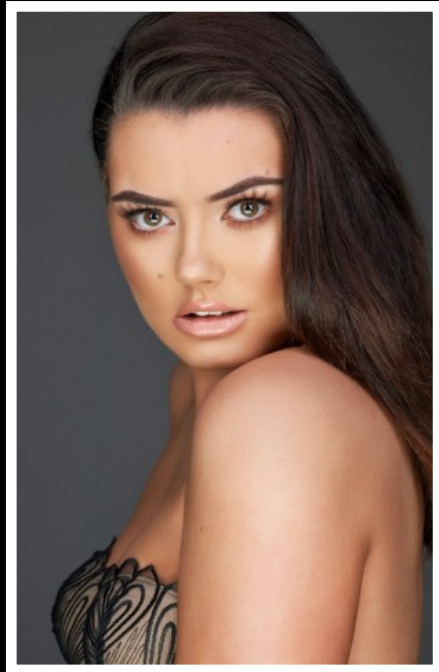

JUSTINE

HEIGHT
5'9"

BUST
32A

WAIST
27"

HIPS
36"

DRESS SIZE
8

SHOE SIZE
6

HAIR
BROWN