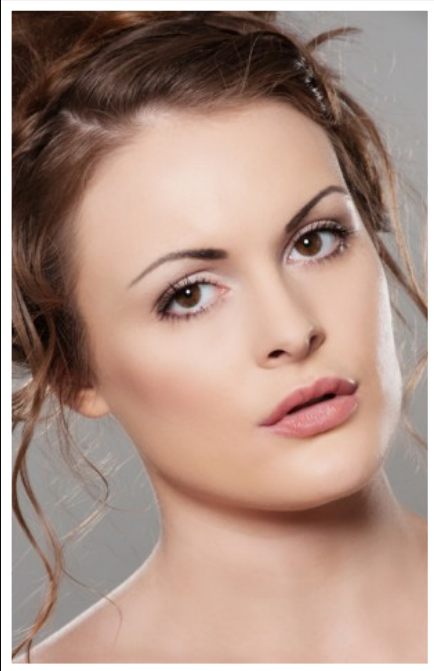

FAWN

HEIGHT
5'7"

BUST
32DD

WAIST
25"

HIPS
36"

DRESS SIZE
8-10

SHOE SIZE
6

HAIR
AUBURN