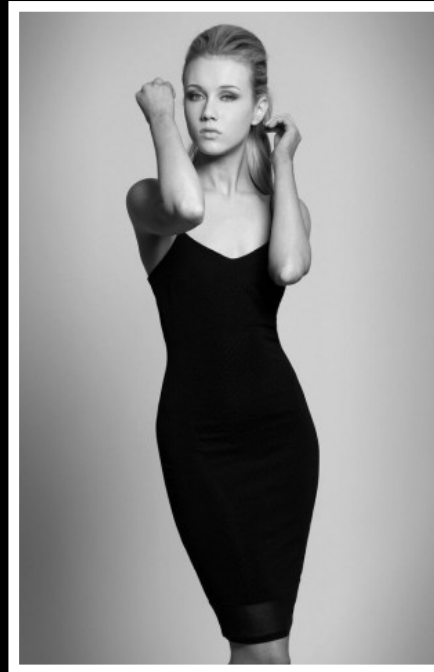

EMILIE RACHEL

HEIGHT
5'9"

BUST
34 A

WAIST
27"

HIPS
38.5"

DRESS SIZE
8

SHOE SIZE
6

HAIR
WHITE BLONDE