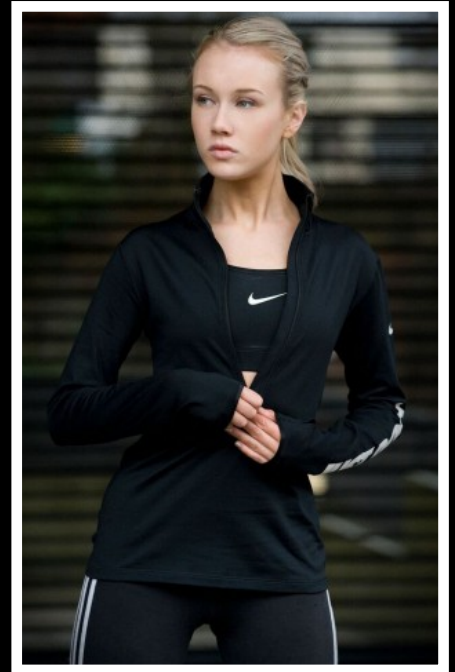

EMILIE RACHEL

HEIGHT
5'9"

BUST
34 A

WAIST
27"

HIPS
38.5"

DRESS SIZE
8

SHOE SIZE
6

HAIR
WHITE BLONDE