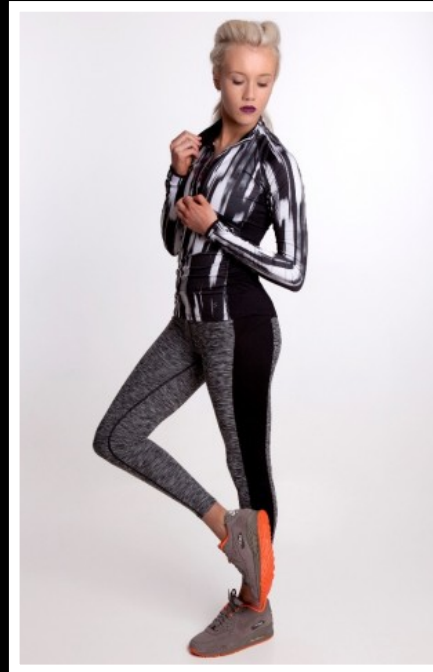

EMILIE RACHEL

HEIGHT
5'9"

BUST
34 A

WAIST
27"

HIPS
38.5"

DRESS SIZE
8

SHOE SIZE
6

HAIR
WHITE BLONDE