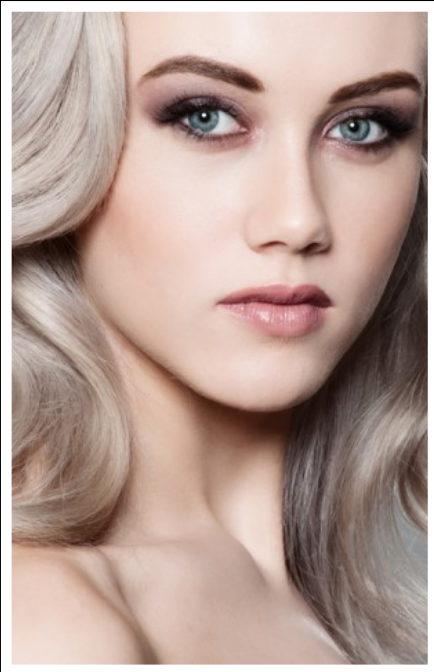

EMILIE RACHEL

HEIGHT
5'9"

BUST
34 A

WAIST
27"

HIPS
38.5"

DRESS SIZE
8

SHOE SIZE
6

HAIR
WHITE BLONDE