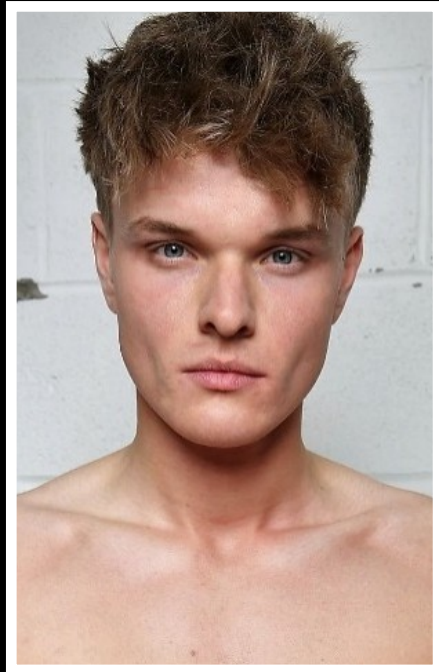

JORDAN R

HEIGHT
6'1"

CHEST
38"

WAIST
32"

INSIDE LEG
32"

SUIT SIZE
40"

SHOE SIZE
10

HAIR
BLONDE