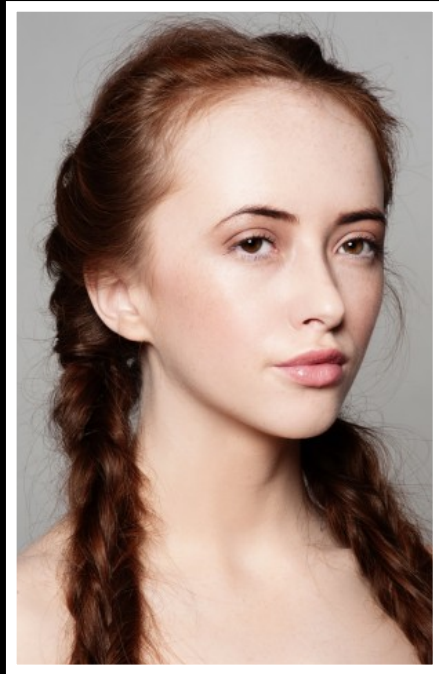

# MIA

HEIGHT  
5'8"

BUST  
32B

WAIST  
26"

HIPS  
35"

DRESS SIZE  
6

SHOE SIZE  
5

HAIR  
AUBURN