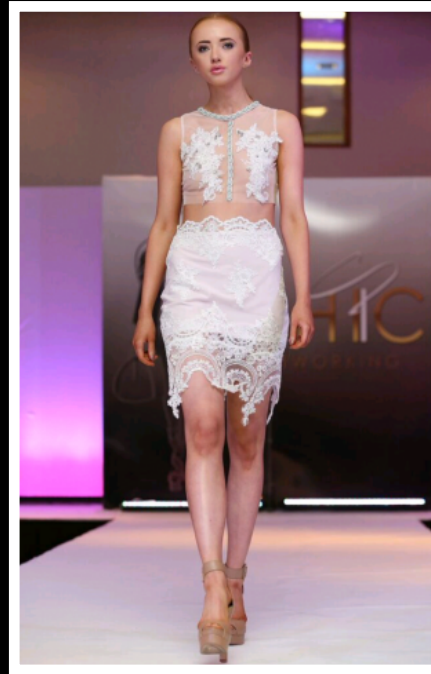

# MIA

HEIGHT  
5'8"

BUST  
32B

WAIST  
26"

HIPS  
35"

DRESS SIZE  
6

SHOE SIZE  
5

HAIR  
AUBURN