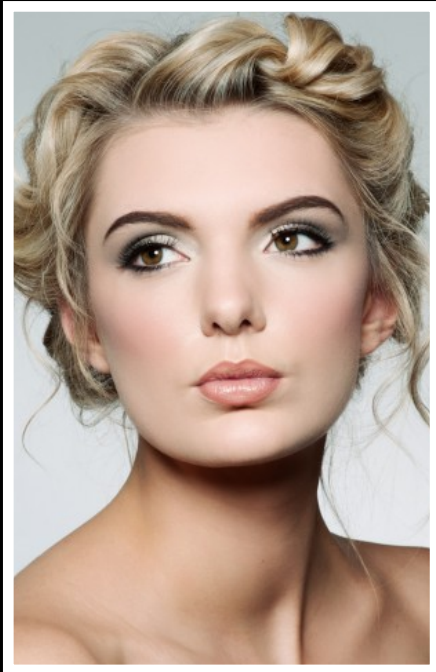

EMMA

HEIGHT
5'11"

BUST
34B

WAIST
26"

HIPS
36"

DRESS SIZE
8-10

SHOE SIZE
7

HAIR
BLONDE