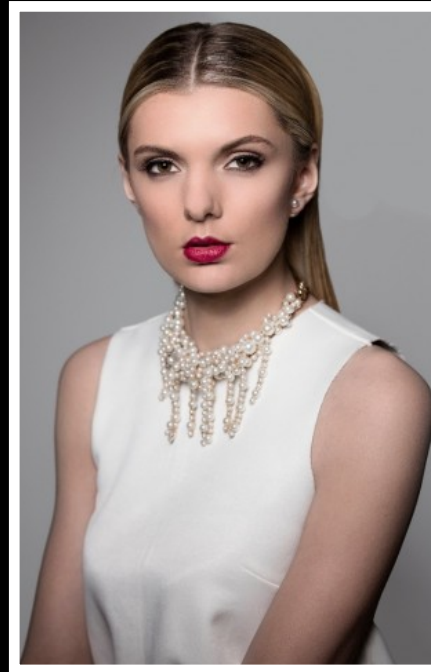

EMMA

HEIGHT
5'11"

BUST
34B

WAIST
26"

HIPS
36"

DRESS SIZE
8-10

SHOE SIZE
7

HAIR
BLONDE