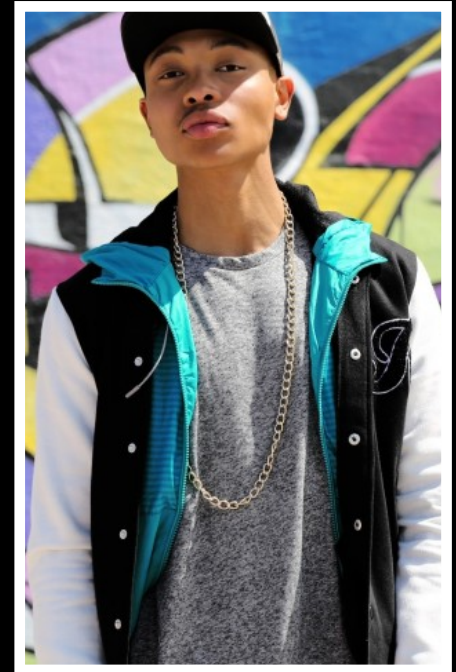

AMBROSE

HEIGHT
6'0"

CHEST
38"

WAIST
32"

INSIDE LEG
31"

SUIT SIZE
38"

SHOE SIZE
10

HAIR
BLACK