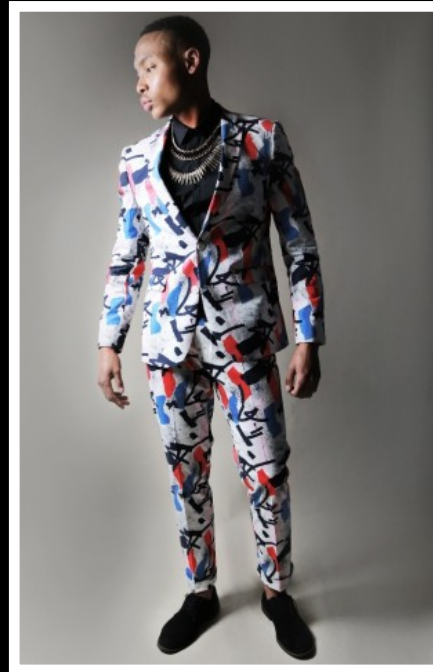

AMBROSE

HEIGHT
6'0"

CHEST
38"

WAIST
32"

INSIDE LEG
31"

SUIT SIZE
38"

SHOE SIZE
10

HAIR
BLACK