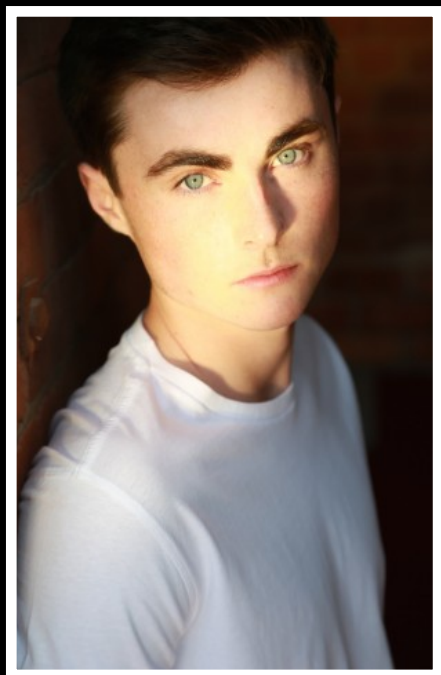

# ROBERT

HEIGHT  
6'3"

CHEST  
39"

WAIST  
32"

INSIDE LEG  
34"

SUIT SIZE  
40"

SHOE SIZE  
11.5

HAIR  
BROWN