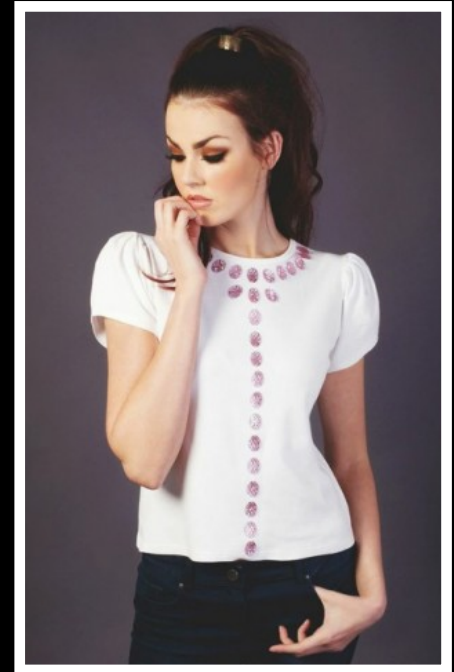

KAYDEE

HEIGHT
5'11"

BUST
32B

WAIST
26"

HIPS
37"

DRESS SIZE
8-10

SHOE SIZE
7

HAIR
BROWN