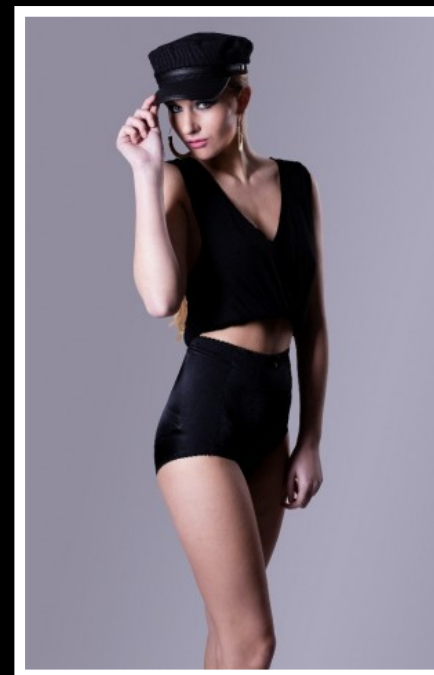

# FAYE W

HEIGHT  
5'9"

BUST  
32C

WAIST  
25"

HIPS  
36"

DRESS SIZE  
6-8

SHOE SIZE  
6.5

HAIR  
BLONDE