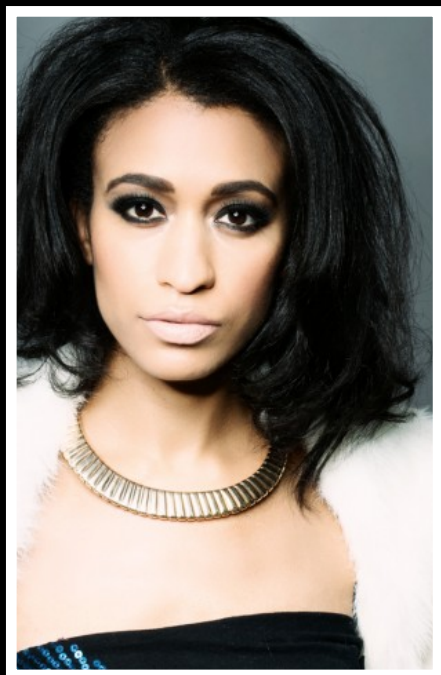

REBECCA O

HEIGHT
5'9"

BUST
32C

WAIST
25"

HIPS
36"

DRESS SIZE
8

SHOE SIZE
8

HAIR
DARK BROWN