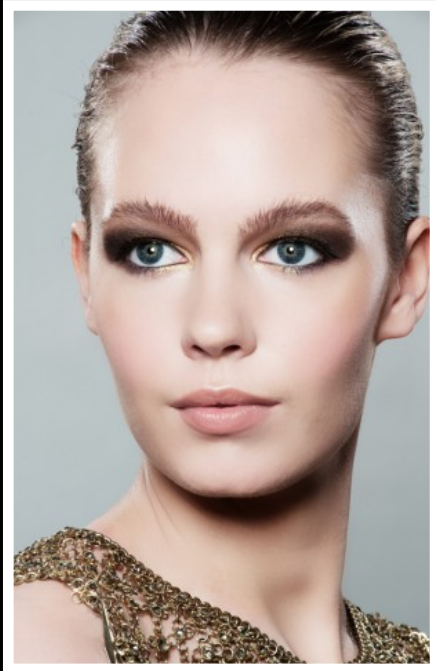

NIKITA

HEIGHT
5'8"

BUST
34D

WAIST
27"

HIPS
38"

DRESS SIZE
8

SHOE SIZE
6.5

HAIR
DARK BLONDE