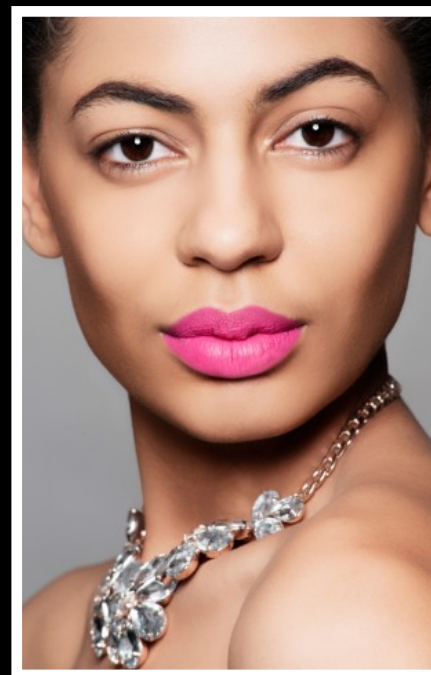

CARLY M

HEIGHT
5'9"

BUST
30C

WAIST
25"

HIPS
35"

DRESS SIZE
6-8

SHOE SIZE
7

HAIR
DARK BROWN