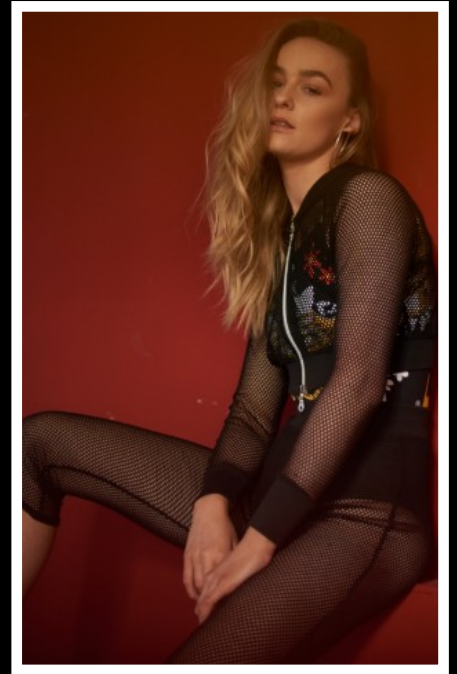

CARLY G

HEIGHT
5'10"

BUST
32A

WAIST
26"

HIPS
37"

DRESS SIZE
8

SHOE SIZE
6

HAIR
BLONDE