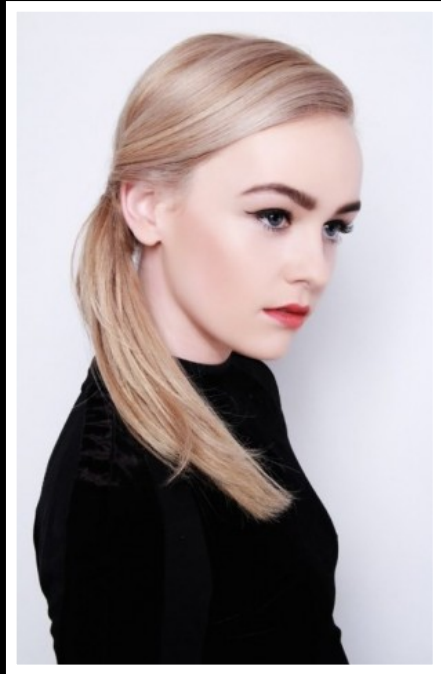

CARLY G

HEIGHT
5'10"

BUST
32A

WAIST
26"

HIPS
37"

DRESS SIZE
8

SHOE SIZE
6

HAIR
BLONDE