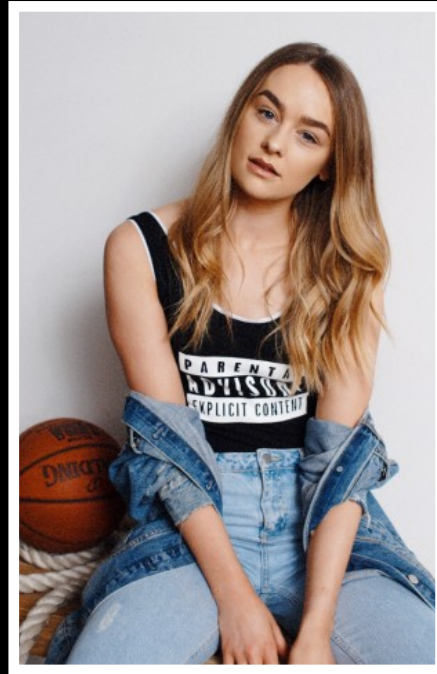

CARLY G

HEIGHT
5'10"

BUST
32A

WAIST
26"

HIPS
37"

DRESS SIZE
8

SHOE SIZE
6

HAIR
BLONDE