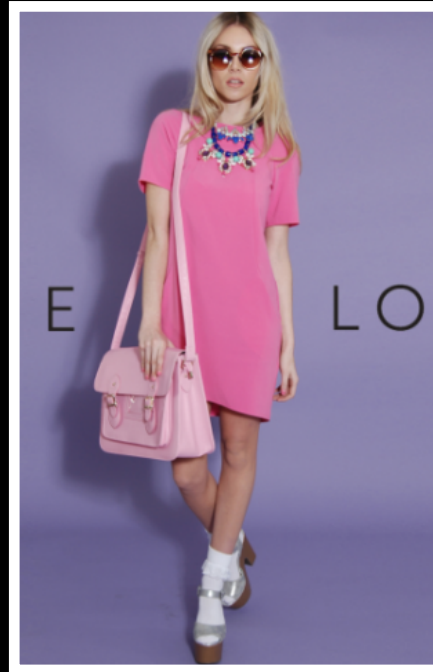

# ALEX

HEIGHT  
5'6"

BUST  
32B

WAIST  
25"

HIPS  
35"

DRESS SIZE  
6-8

SHOE SIZE  
5

HAIR  
BLONDE