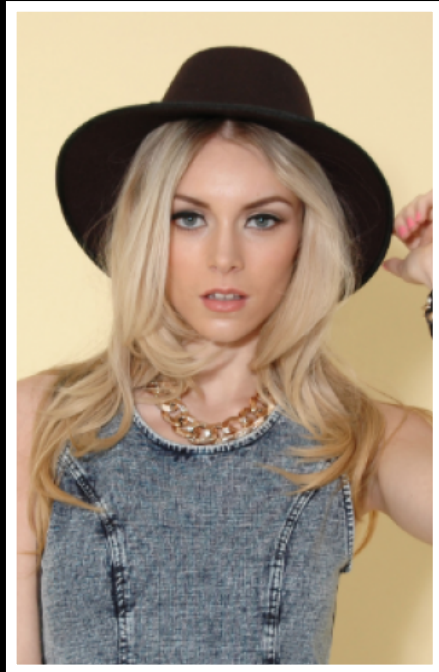

# ALEX

HEIGHT  
5'6"

BUST  
32B

WAIST  
25"

HIPS  
35"

DRESS SIZE  
6-8

SHOE SIZE  
5

HAIR  
BLONDE