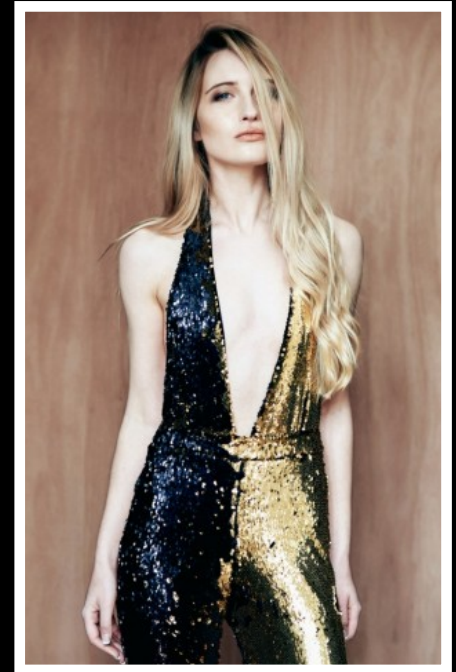

KIT

HEIGHT
5'7"

BUST
32B

WAIST
25"

HIPS
35"

DRESS SIZE
8-10

SHOE SIZE
6.5

HAIR
BLONDE