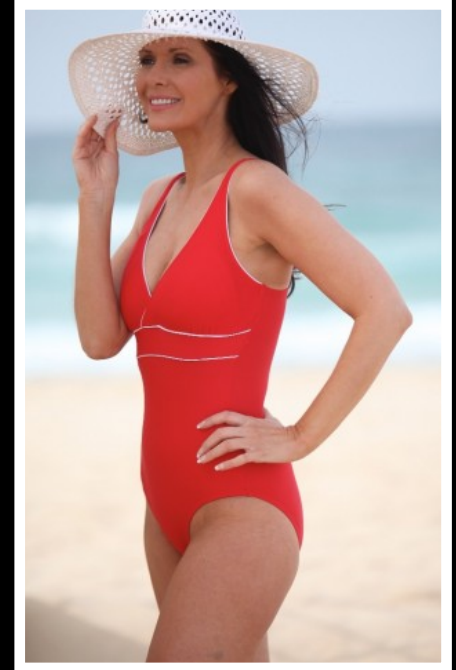

JULES

HEIGHT
5'9"

BUST
34C

WAIST
26"

HIPS
38"

DRESS SIZE
10

SHOE SIZE
6.5

HAIR
BROWN