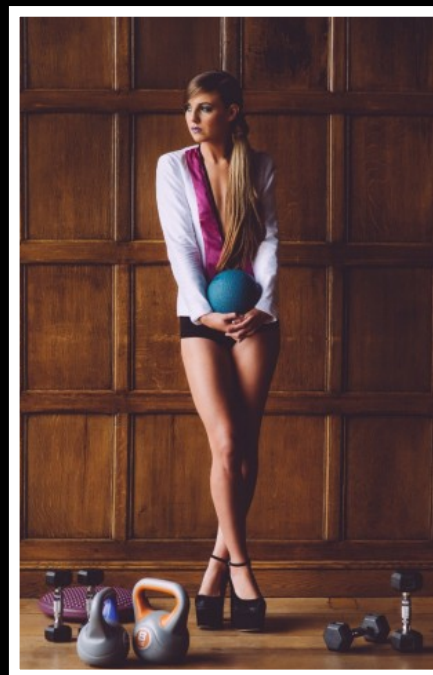

CHLOE L

HEIGHT
5'9"

BUST
34B

WAIST
27"

HIPS
37"

DRESS SIZE
8-10

SHOE SIZE
7

HAIR
LIGHT BROWN