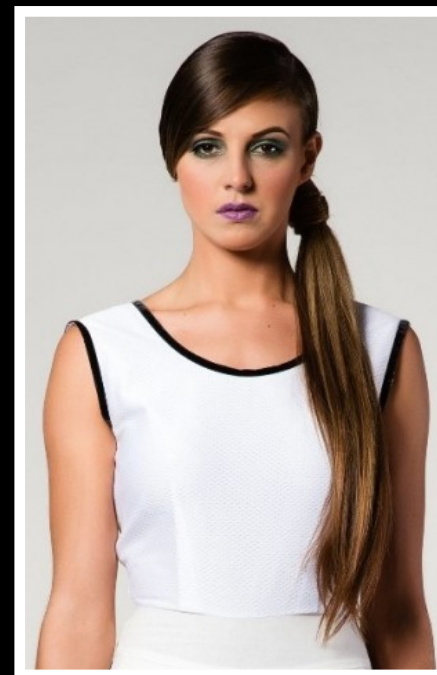

CHLOE L

HEIGHT
5'9"

BUST
34B

WAIST
27"

HIPS
37"

DRESS SIZE
8-10

SHOE SIZE
7

HAIR
LIGHT BROWN