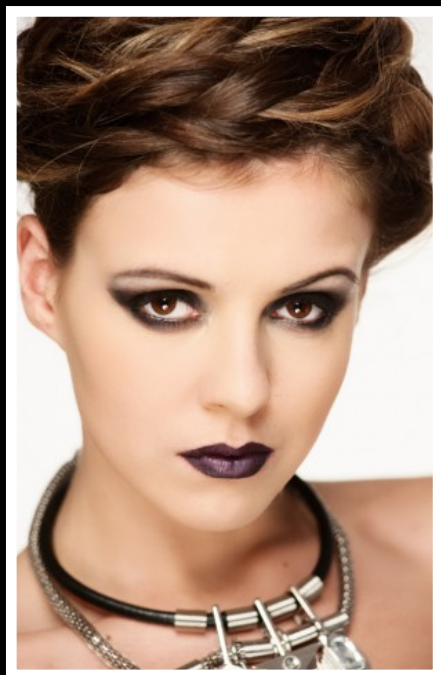

CHLOE L

HEIGHT
5'9"

BUST
34B

WAIST
27"

HIPS
37"

DRESS SIZE
8-10

SHOE SIZE
7

HAIR
LIGHT BROWN