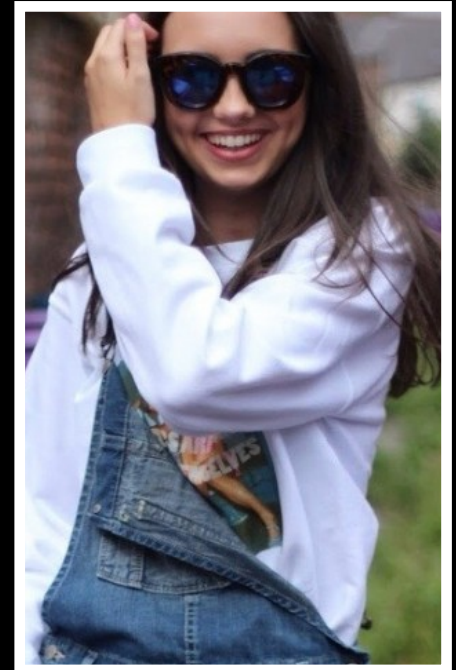

EMILY M

HEIGHT
5'10"

BUST
30A

WAIST
24"

HIPS
36"

DRESS SIZE
8

SHOE SIZE
6

HAIR
DARK BROWN