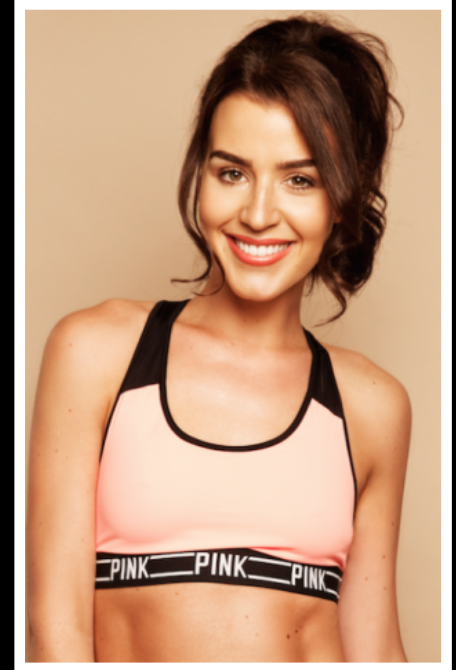

# CLARE

HEIGHT  
5'9"

BUST  
32D

WAIST  
26"

HIPS  
39"

DRESS SIZE  
10

SHOE SIZE  
7

HAIR  
BROWN