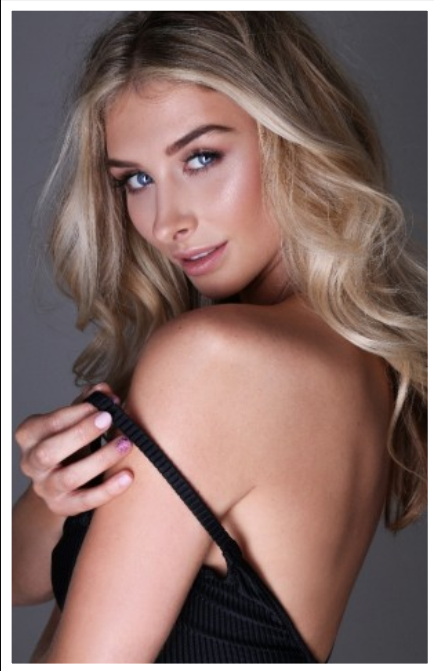

VICTORIA

HEIGHT
5'8"

BUST
34DD

WAIST
28"

HIPS
38"

DRESS SIZE
8-10

SHOE SIZE
7

HAIR
BLONDE