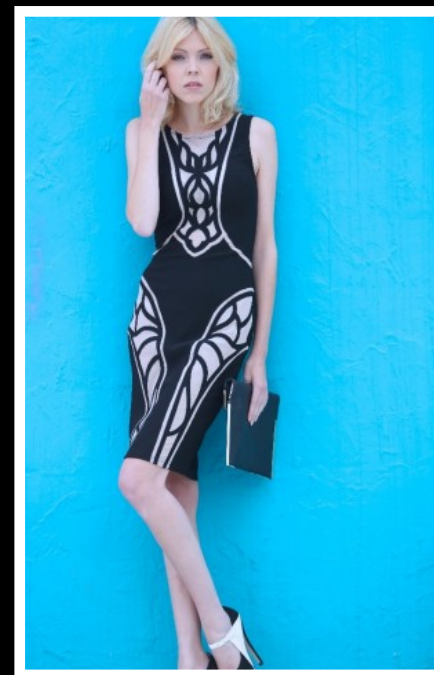

LYNNE

HEIGHT
5'8"

BUST
32C

WAIST
25"

HIPS
35"

DRESS SIZE
8

SHOE SIZE
5

HAIR
BLONDE