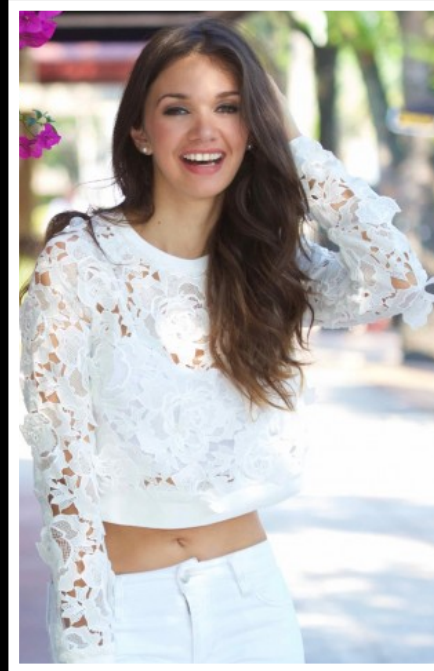

DOMINIKA

HEIGHT
5'8"

BUST
34C

WAIST
25"

HIPS
35"

DRESS SIZE
8

SHOE SIZE
5

HAIR
BROWN