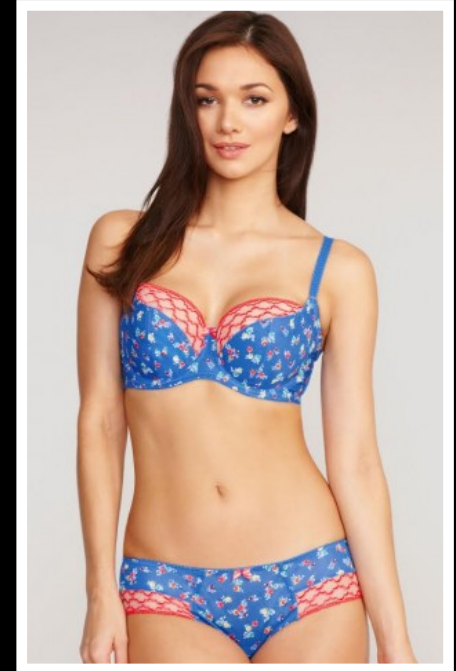

DOMINIKA

HEIGHT
5'8"

BUST
34C

WAIST
25"

HIPS
35"

DRESS SIZE
8

SHOE SIZE
5

HAIR
BROWN