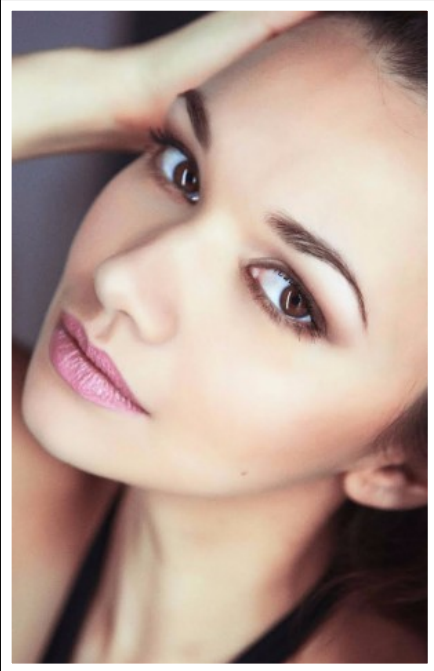

DOMINIKA

HEIGHT
5'8"

BUST
34C

WAIST
25"

HIPS
35"

DRESS SIZE
8

SHOE SIZE
5

HAIR
BROWN