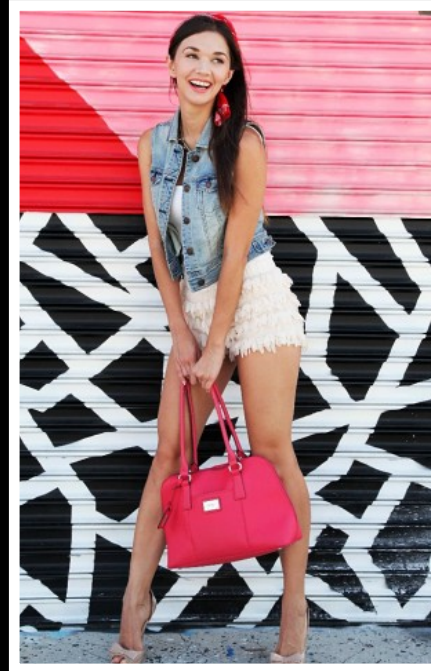

DOMINIKA

HEIGHT
5'8"

BUST
34C

WAIST
25"

HIPS
35"

DRESS SIZE
8

SHOE SIZE
5

HAIR
BROWN