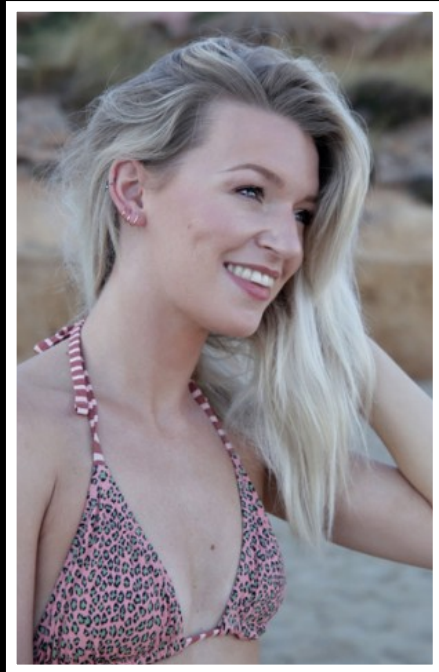

ZOE

HEIGHT
5'10"

BUST
30D

WAIST
26"

HIPS
35"

DRESS SIZE
6

SHOE SIZE
5

HAIR
BLONDE