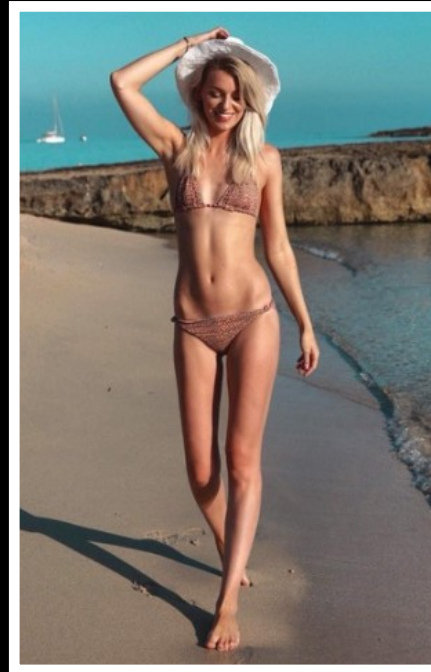

ZOE

HEIGHT
5'10"

BUST
30D

WAIST
26"

HIPS
35"

DRESS SIZE
6

SHOE SIZE
5

HAIR
BLONDE