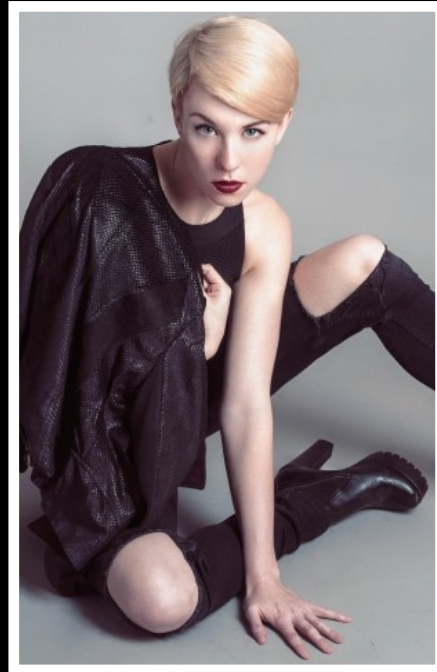

ANNA

HEIGHT
5'8"

BUST
32A

WAIST
25"

HIPS
36"

DRESS SIZE
8

SHOE SIZE
5

HAIR
BLONDE