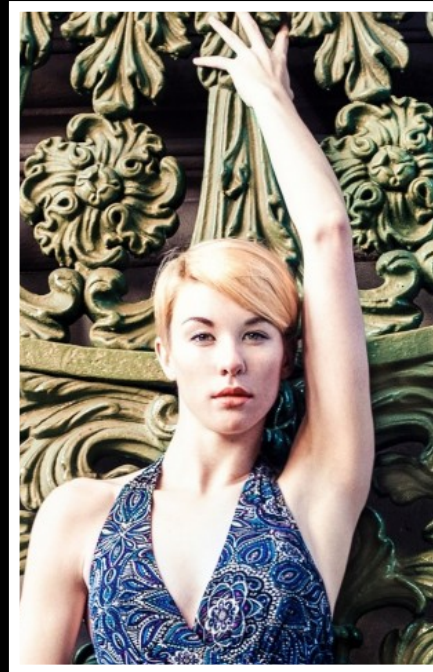

ANNA

HEIGHT
5'8"

BUST
32A

WAIST
25"

HIPS
36"

DRESS SIZE
8

SHOE SIZE
5

HAIR
BLONDE