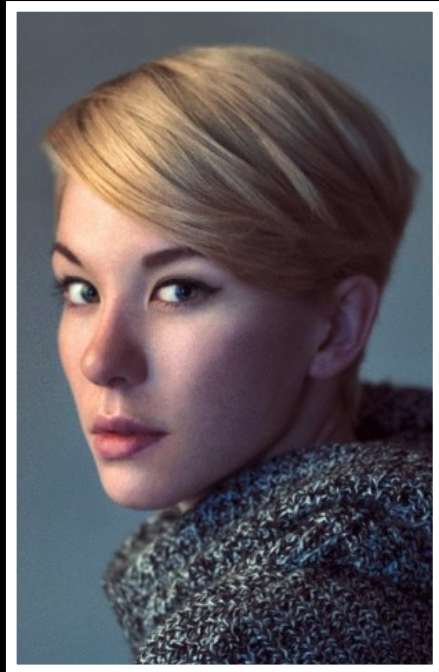

ANNA

HEIGHT
5'8"

BUST
32A

WAIST
25"

HIPS
36"

DRESS SIZE
8

SHOE SIZE
5

HAIR
BLONDE