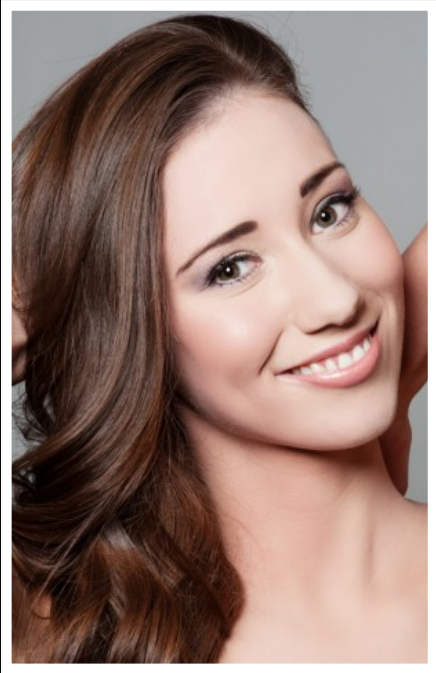

JO

HEIGHT
5'9"

BUST
34B

WAIST
24"

HIPS
37"

DRESS SIZE
8

SHOE SIZE
7

HAIR
LIGHT BROWN