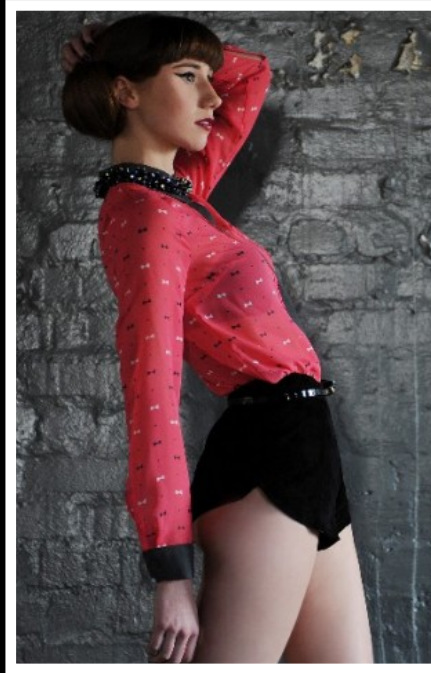

JO

HEIGHT
5'9"

BUST
34B

WAIST
24"

HIPS
37"

DRESS SIZE
8

SHOE SIZE
7

HAIR
LIGHT BROWN