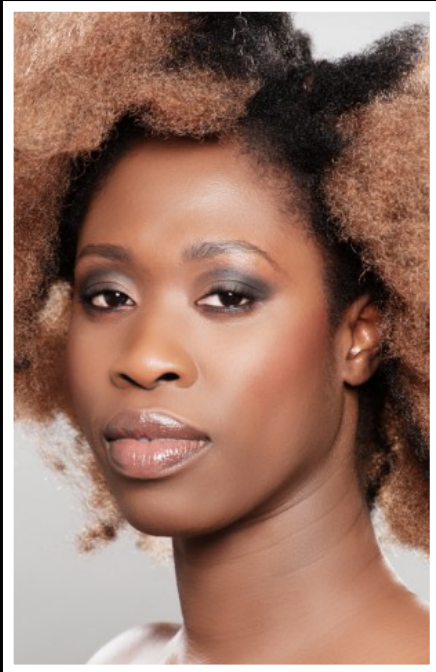

ADEDAYO

HEIGHT
5'9"

BUST
36C

WAIST
29"

HIPS
38"

DRESS SIZE
8-10

SHOE SIZE
9

HAIR
DARK BROWN