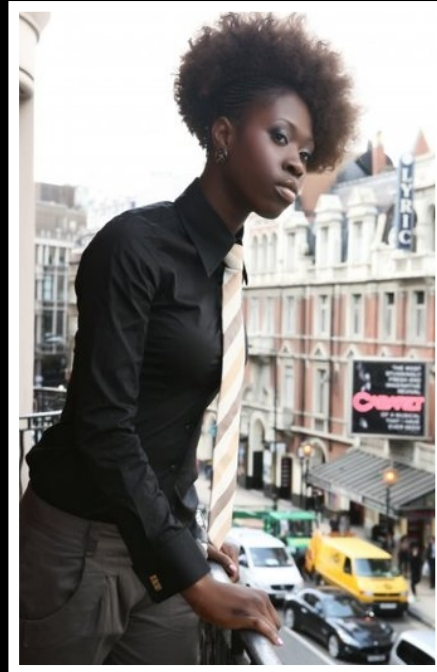

ADEDAYO

HEIGHT
5'9"

BUST
36C

WAIST
29"

HIPS
38"

DRESS SIZE
8-10

SHOE SIZE
9

HAIR
DARK BROWN