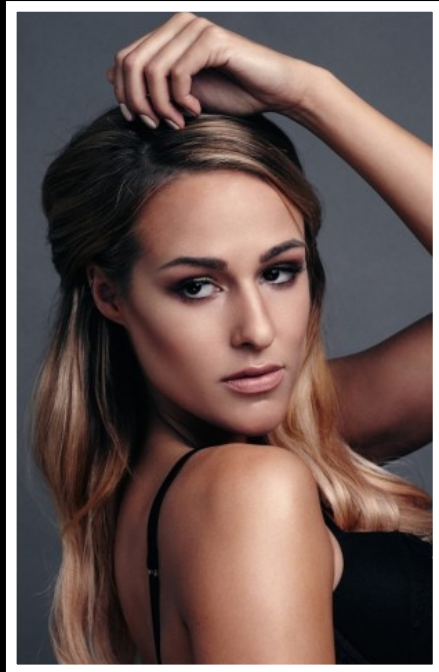

KATHRYN-MARIE

HEIGHT
5'8"

BUST
32C

WAIST
25"

HIPS
35"

DRESS SIZE
8

SHOE SIZE
6

HAIR
BLONDE