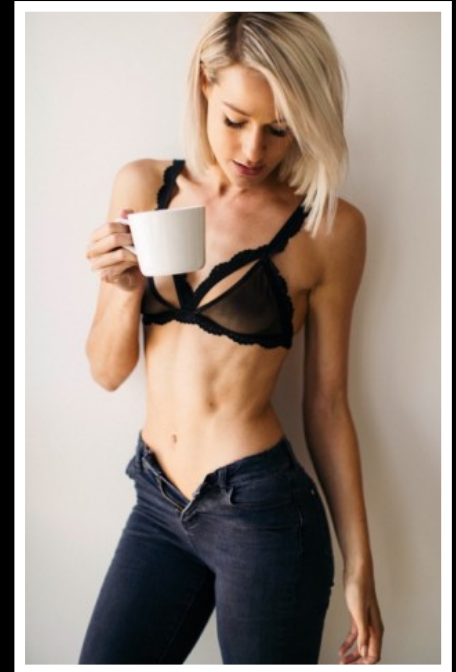

KATHRYN-MARIE

HEIGHT
5'8"

BUST
32C

WAIST
25"

HIPS
35"

DRESS SIZE
8

SHOE SIZE
6

HAIR
BLONDE