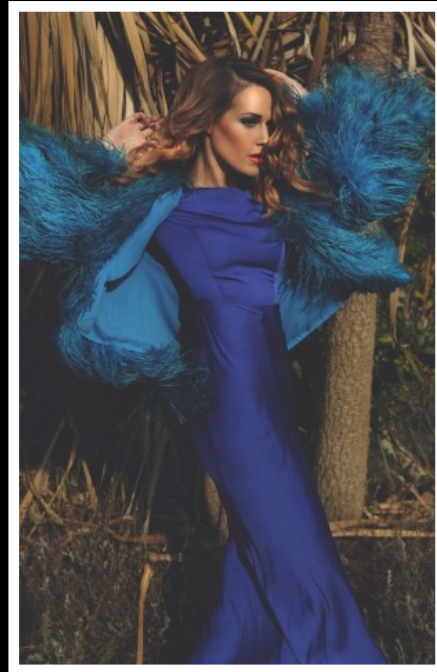

KATHRYN-MARIE

HEIGHT
5'8"

BUST
32C

WAIST
25"

HIPS
35"

DRESS SIZE
8

SHOE SIZE
6

HAIR
BLONDE