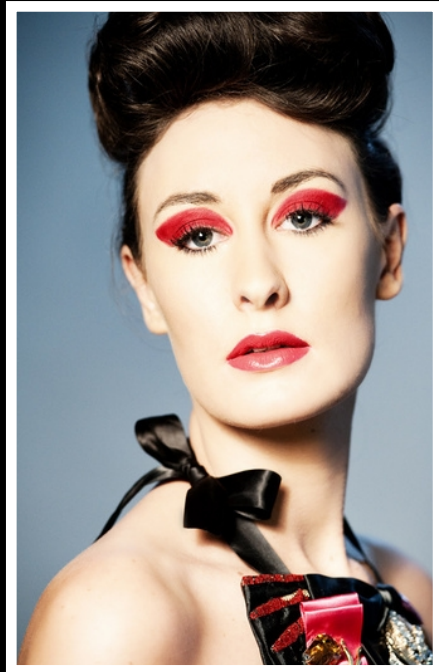

DAWN

HEIGHT
5'11"

BUST
32B

WAIST
24"

HIPS
35"

DRESS SIZE
12

SHOE SIZE
8

HAIR
DARK BROWN