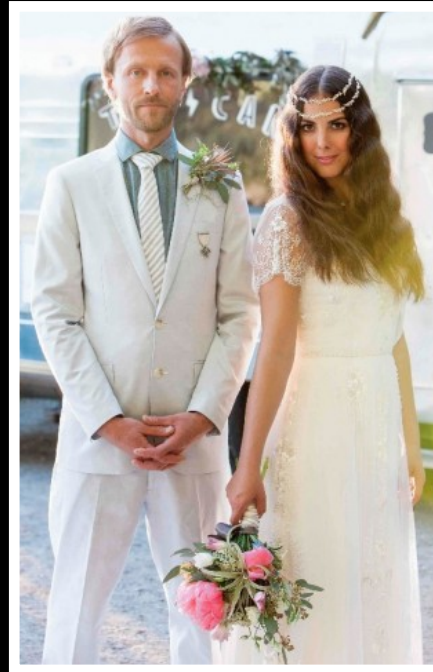

CHRISTIE

HEIGHT
5'10"

BUST
34B

WAIST
28"

HIPS
39"

DRESS SIZE
10-12

SHOE SIZE
6

HAIR
BROWN