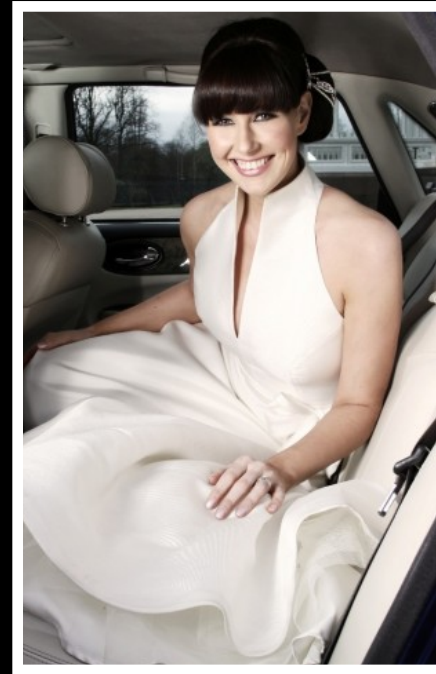

DONNA

HEIGHT
5'10"

BUST
34D

WAIST
27"

HIPS
39"

DRESS SIZE
12-14

SHOE SIZE
7

HAIR
BROWN