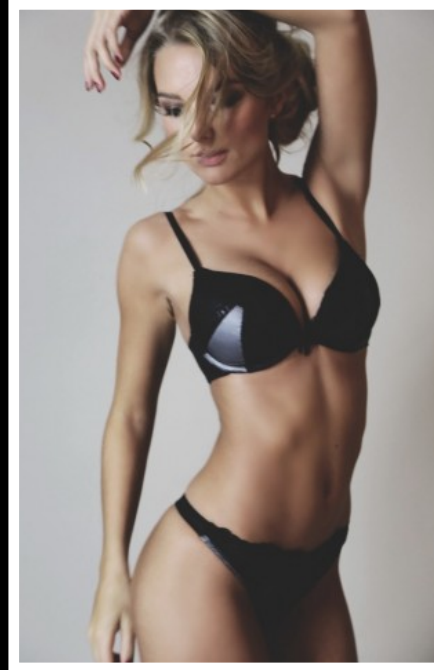

JESSICA

HEIGHT
5'6"

BUST
32D

WAIST
26"

HIPS
34"

DRESS SIZE
8

SHOE SIZE
5

HAIR
BLONDE