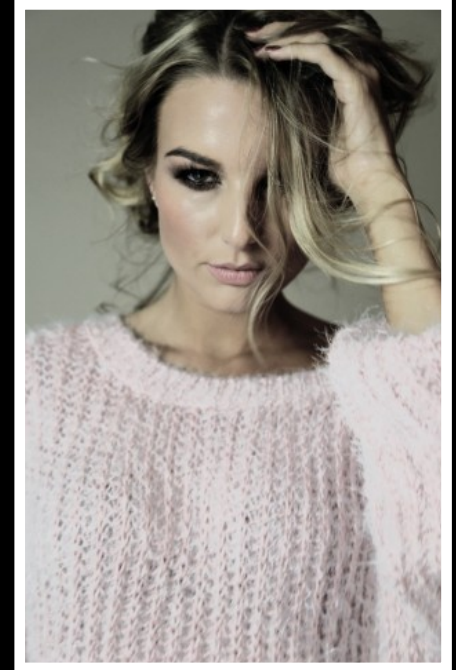

JESSICA

HEIGHT
5'6"

BUST
32D

WAIST
26"

HIPS
34"

DRESS SIZE
8

SHOE SIZE
5

HAIR
BLONDE