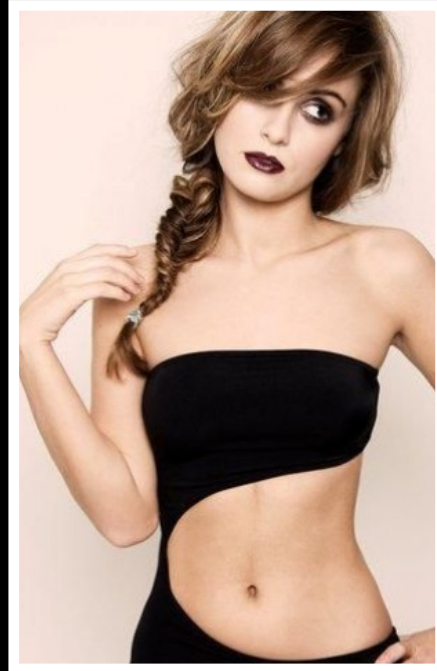

SAM

HEIGHT
5'6"

BUST
34C

WAIST
25"

HIPS
36"

DRESS SIZE
10

SHOE SIZE
3.5

HAIR
BROWN