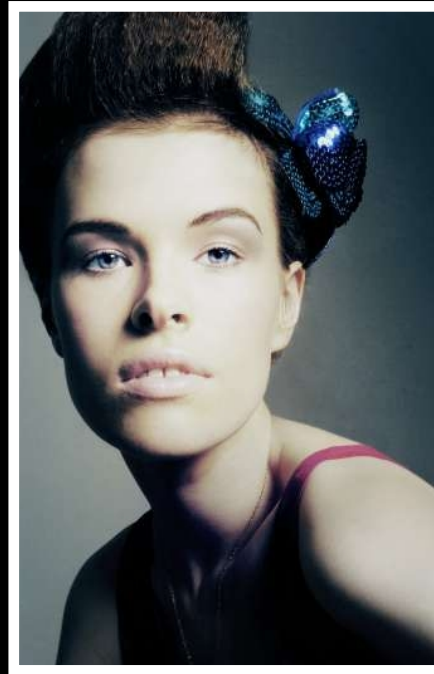

LAURA

HEIGHT
5'11"

BUST
34C

WAIST
25"

HIPS
35"

DRESS SIZE
8-10

SHOE SIZE
7

HAIR
DARK BROWN