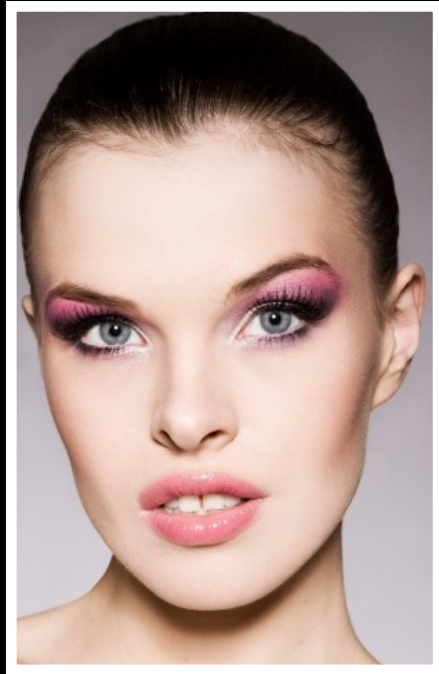

LAURA

HEIGHT
5'11"

BUST
34C

WAIST
25"

HIPS
35"

DRESS SIZE
8-10

SHOE SIZE
7

HAIR
DARK BROWN