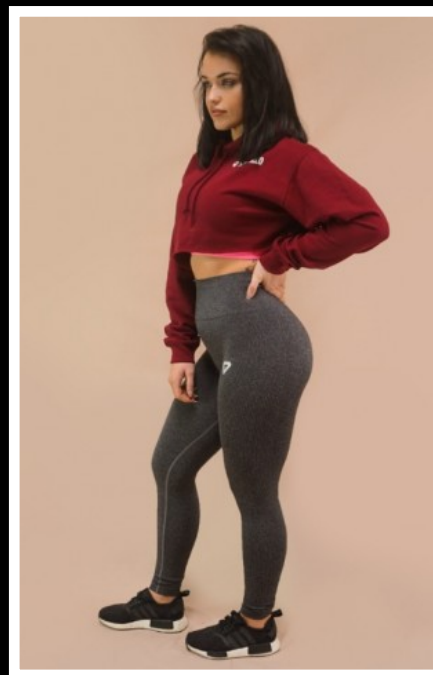

LYDIA M

HEIGHT
5'5"

BUST
32D

WAIST
31"

HIPS
43.5"

DRESS SIZE
12

SHOE SIZE
5.5

HAIR
BROWN